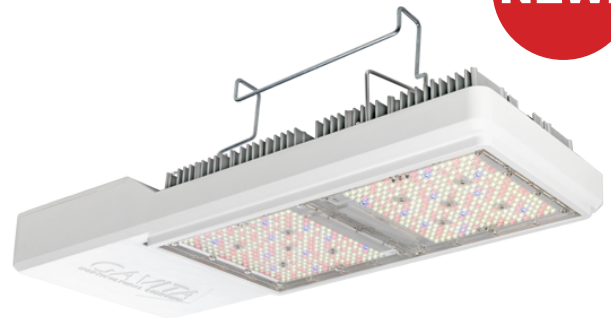

Gavita Pro 1700e LED

645 W 1700 μmol 1120x1110mm	999.00	recommended sales price
	~~1999.00~~ 1390.00	

NEW!